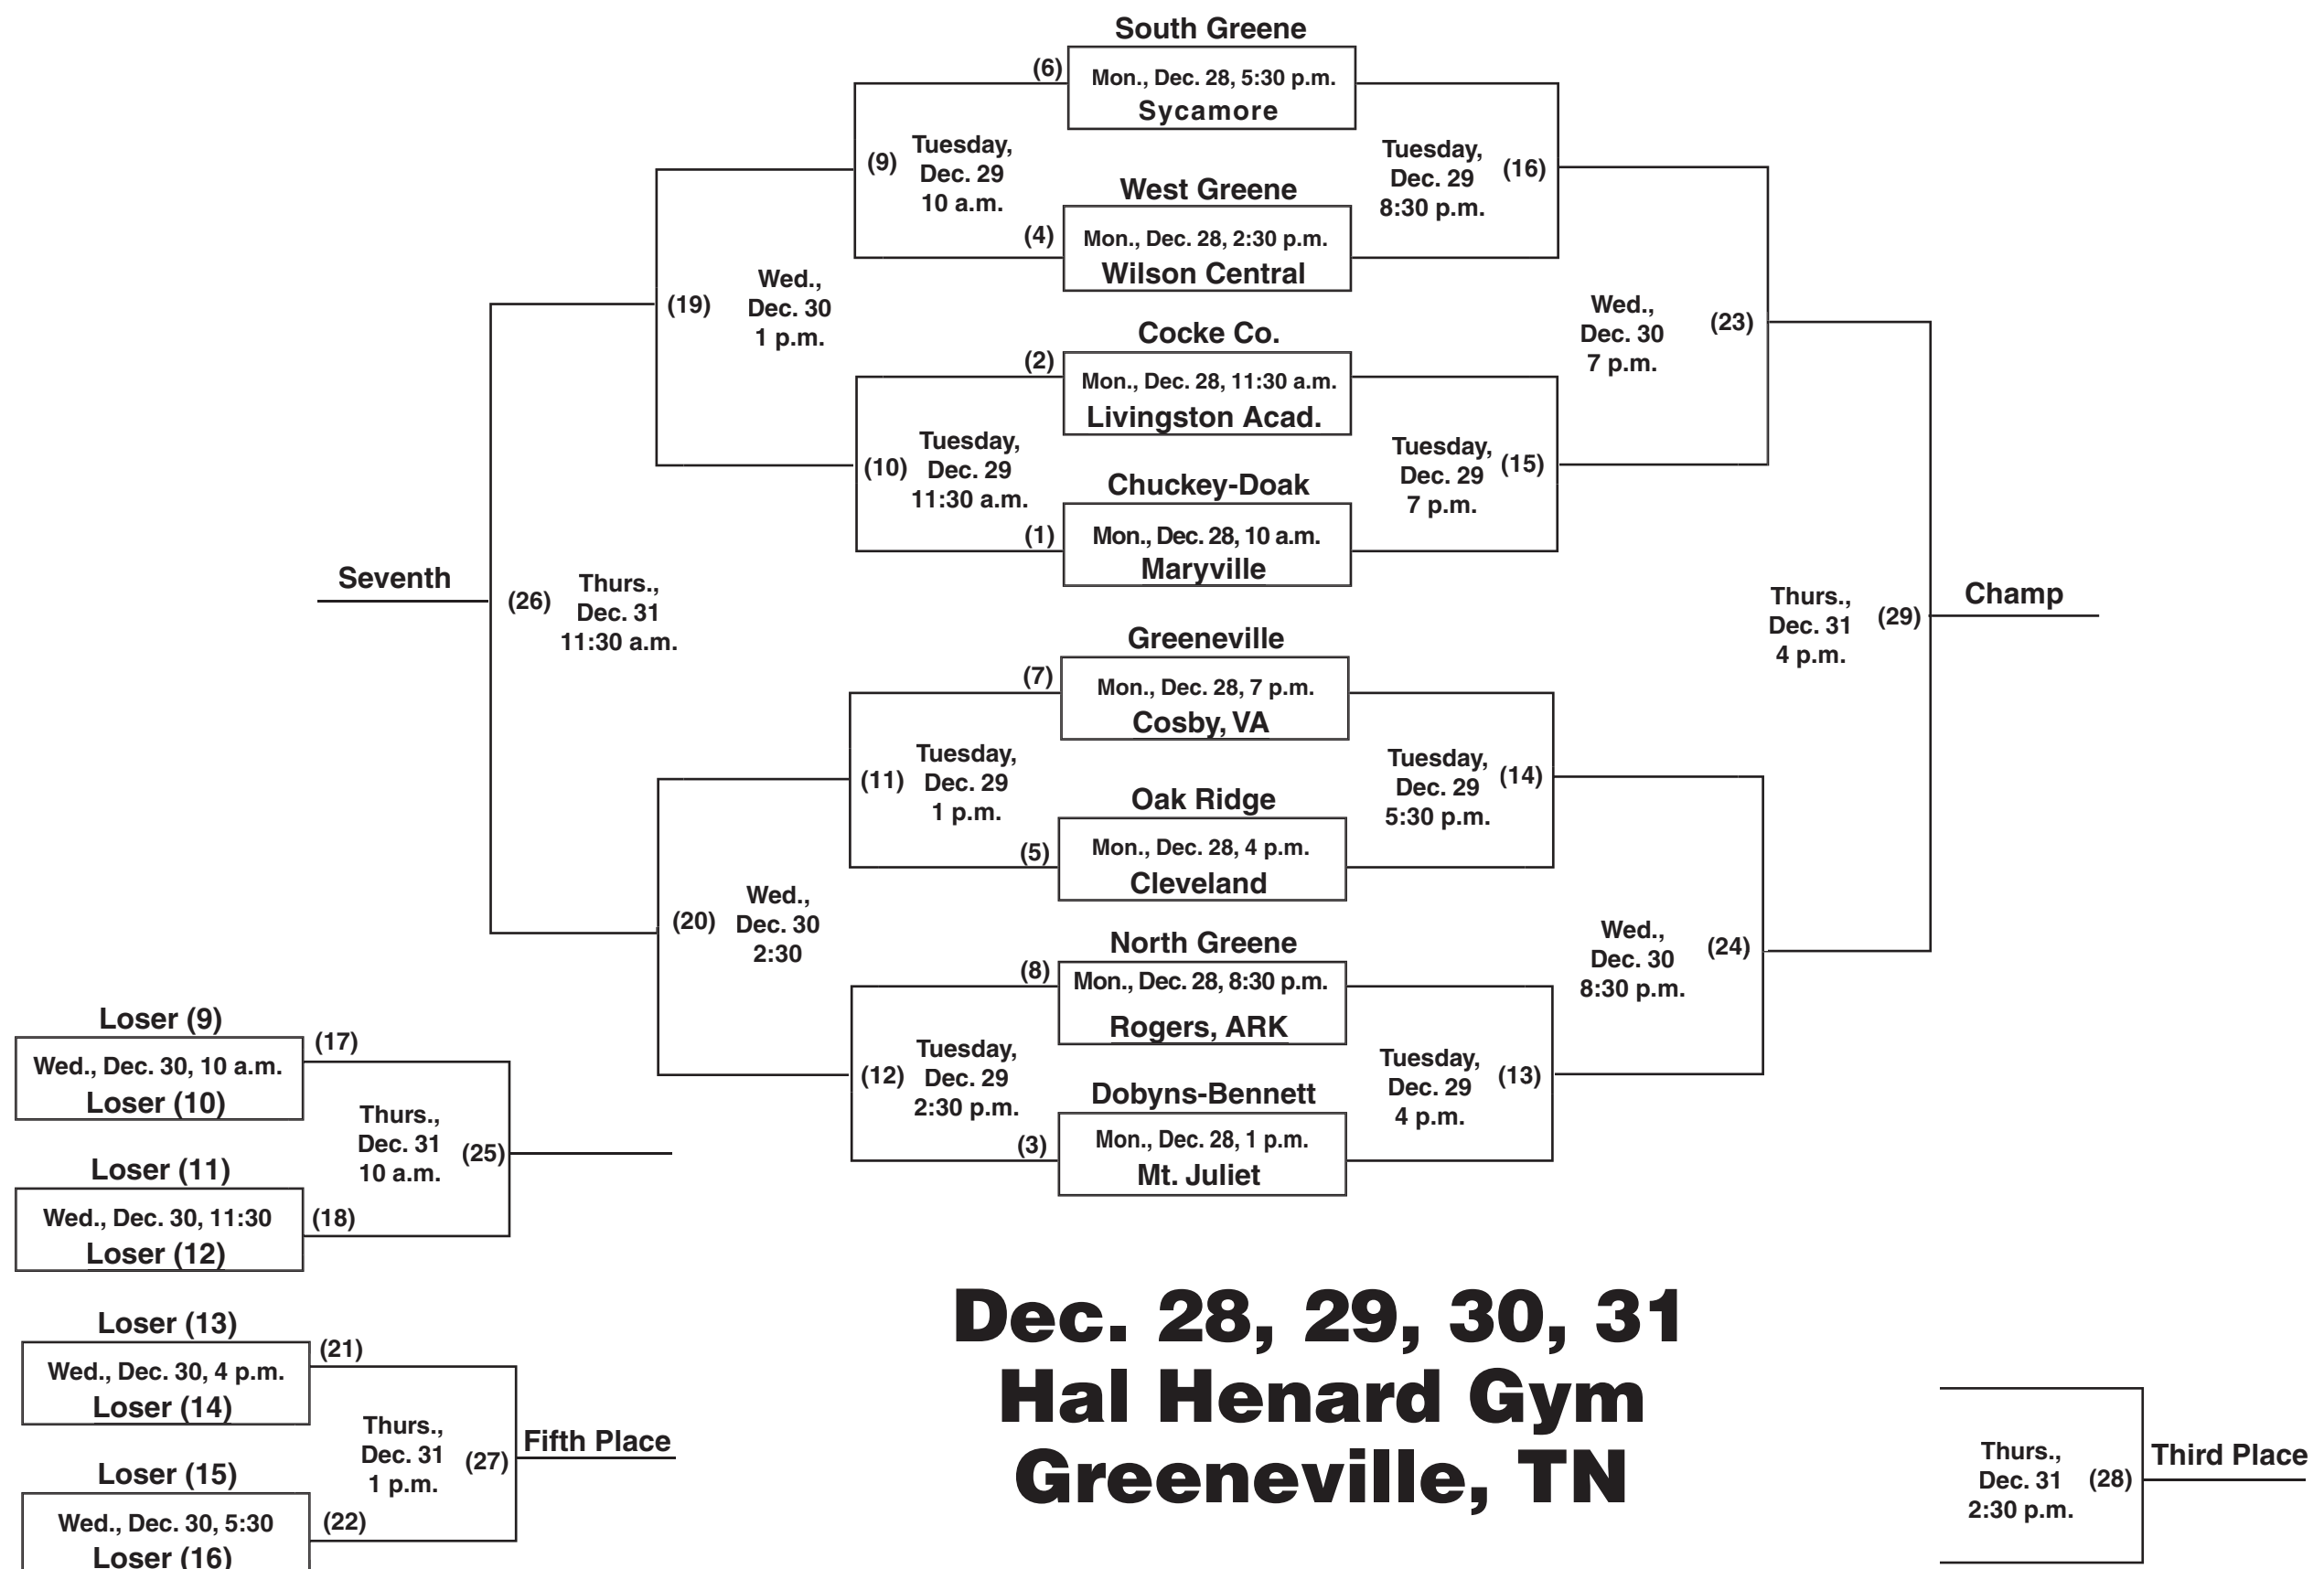

# 2009 GREENBANK LADIES' CLASSIC

**Dec. 28, 29, 30, 31**  
**Hal Henard Gym**  
**Greeneville, TN**